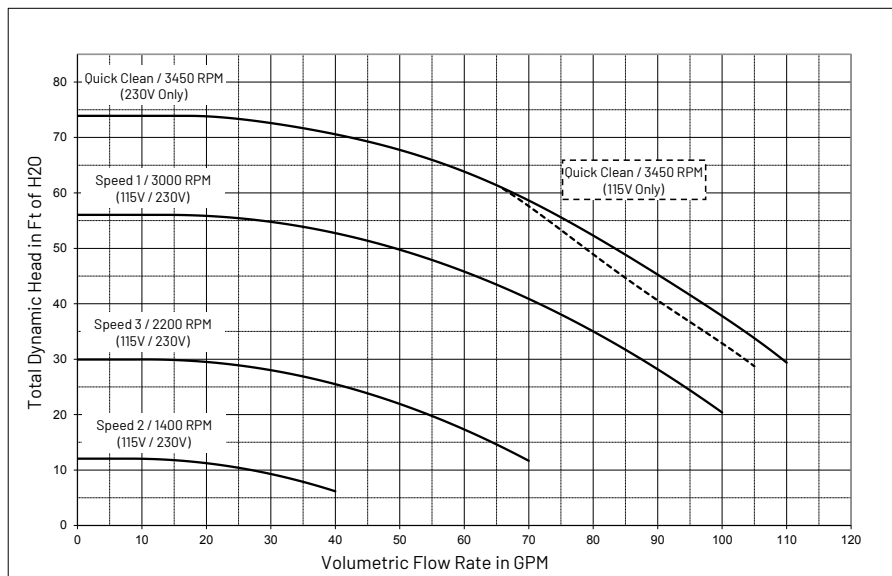

INTELLIPRO® VS+SVRS

INTELLIGENT VARIABLE SPEED PUMP

WHISPER-QUIET OPERATION. WORLDWIDE REPUTATION.

The choice of pool builders, retailers and service professionals everywhere.

Quiet means you enjoy a more relaxing, satisfying pool and spa experience, because the IntelliPro® VS+SVRS pump is one of the quietest pumps on the planet. While its Totally Enclosed, Fan-Cooled (TEFC) motor helps to reduce noise and prolong pump life, its reliable variable speed technology allows it to operate so efficiently and quietly that at lower speeds, you might not realize it's running.

PERFORMANCE CURVES

NOTE: The chart above demonstrates performance rates at factory preset speeds of 3450 RPM, 3110 RPM, 2350 RPM, 1500 RPM and 1100 RPM.

The IntelliPro VS+SVRS Variable Speed Pump has earned the Eco Select® brand distinction as one of the greenest and most efficient choices from Pentair.