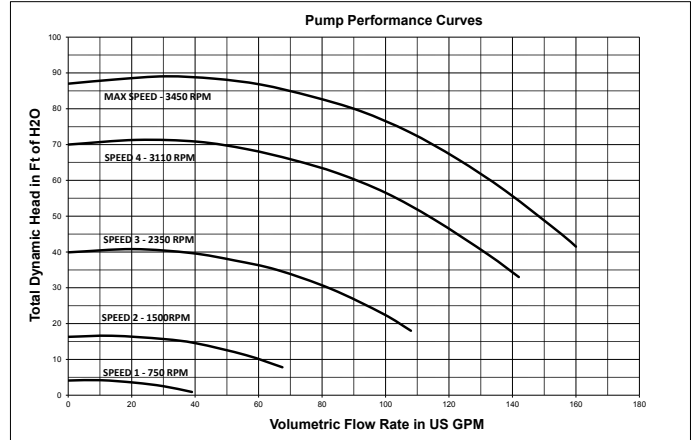

INTELLIFLO®

VARIABLE SPEED PUMP

WHISPER-QUIET OPERATION, EASY TO OWN AND SO MUCH MORE.

Quiet means you enjoy a more relaxing, satisfying pool and spa experience, because the IntelliFlo pump is one of the quietest pumps on the planet. And with its totally enclosed fan-cooled (TEFC) permanent magnet motor design, you might not even know it's operating at low speeds.

The world's most demanding pool pros trust the IntelliFlo Pump. Learn why from your Pentair dealer or visit pentair.com.

PERFORMANCE CURVES

NOTE: The chart above demonstrates performance rates at factory preset speeds of 750 RPM, 1500 RPM, 2350 RPM and 3110 RPM.