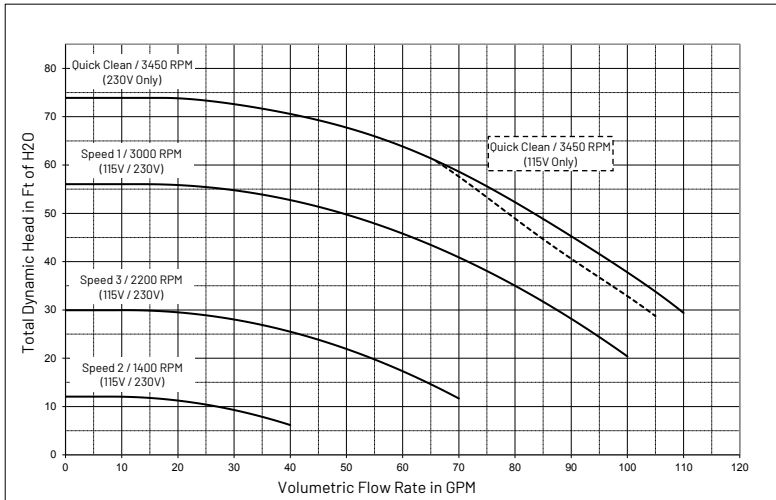

Quiet means you enjoy a more relaxing, satisfying pool and spa experience, because the IntelliFlo® VS+SVRS pump is the quietest pump on the planet. While its Totally Enclosed, Fan-Cooled (TEFC) motor helps to reduce noise and prolong pump life, its reliable variable speed technology allows it to operate so efficiently and quietly that at lower speeds, you might not realize it's running.

PERFORMANCE CURVES

NOTE: The chart above demonstrates performance rates at factory preset speeds of 3450 RPM, 3110 RPM, 2350 RPM, 1500 RPM and 1100 RPM.

The IntelliFlo VS+SVRS Variable Speed Pump has earned the Eco Select® brand distinction as one of the greenest and most efficient choices from Pentair.